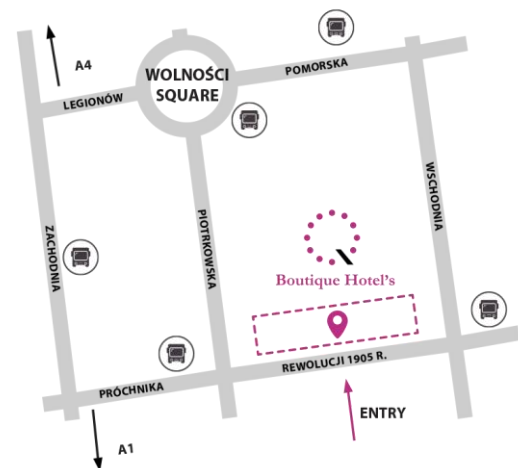

Boutique Hotel's

BUSINESS AND REST AT THE SAME PLACE

Boutique Hotel's II is located in the immediate vicinity of Piotrkowska Street, only 500 m from the famous Manufaktura and 1.5 km from the New Centre of Lodz with EC1 complex and Lodz Fabryczna Railway Station. It is an ideal place for those travelling on business and coming to Lodz for a weekend for cultural and entertaining purposes.

2 MEETING ROOMS

MEETING ROOMS SPECIFICATION

MEETING ROOMS	M ²	THEATRE	CLASSROOM	U-SHAPE
Północna	60	60	30	35
Południowa	15	10	6	8

LOCATION

Boutique Hotel's II

8 Rewolucji 1905 Street in the inner centre of Lodz
 Lodz Airport 12 km
 Lodz Kaliska Railway Station 4 km
 Lodz Fabryczna Railway Station and EC1 3 km by car, 1.5 km on foot
 Atlas Arena 4 km
 Manufaktura 500 m
 Piotrkowska Street 50 m