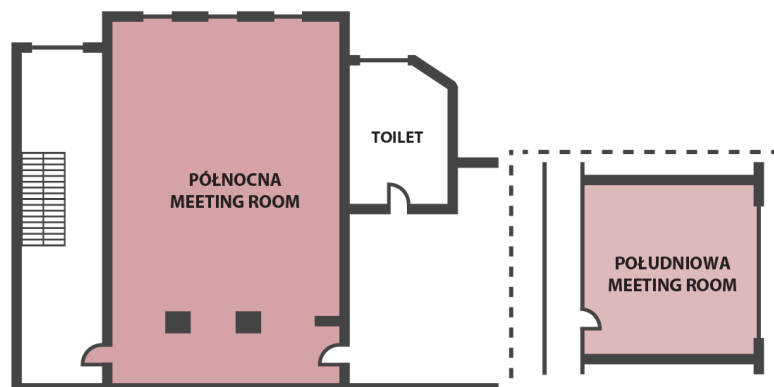

MEETING ROOM PLAN

Boutique Hotel's Lodz Rewolucji
8 Rewolucji 1905 Street, 90-273 Lodz
phone: 42 630 63 15
mobile: 512 201 080
rewolucji@hotels24.com.pl