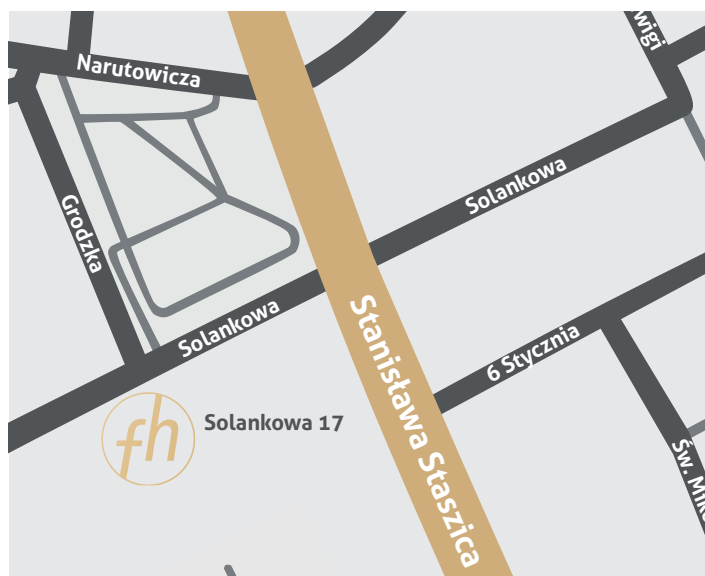

Focus Hotel Premium Inowrocław

Conference offer:

The hotel features a spacious meeting room „Saline” with a total area of 100 m², which can accommodate 100 persons in theater arrangement.

The conference room is appointed with up-to-date equipment: screen and projector, sound system, flip chart. Free access to wireless high-speed Internet.

Hotel	Rooms	Conference room	Room surface m²	U-shaped arrangement	Theatre arrangement	Banquet arrangement	Classroom arrangement
Focus Hotel Premium Inowrocław ****	34	Conference room	100	52	97	100	60

Hotel Focus Premium Inowrocław ****

ul. Solankowa 17
88-100 Inowrocław

Tel: +48 52 511 41 41
Fax: +48 52 511 41 43

inowroclaw@focushotels.pl

GDS
Amadeus: CH BZGHFP
Sabre: IH 66987
Galileo: CH A8446
Worldspan: IH BZGHF
Pegasus: IH 43944

WHY FOCUS HOTELS?

Free coffee and sandwich to go

Children and young people under the age of 18 stay for free

Free access to high-speed Internet

We invite you also to other our facilities

FOCUS HOTELS