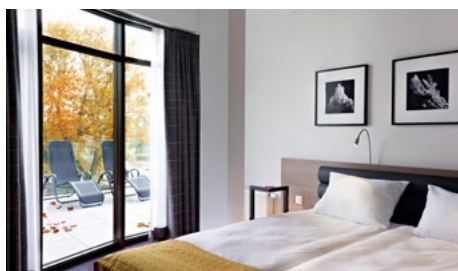

Focus Hotel Premium Inowrocław

focushotel
PREMIUM

Focus Premium Inowrocław

is a modern and elegant 4-star hotel – opened in May 2014. Each room has a private bathroom with hairdryer and is equipped with LCD TV, desk, tea and coffee making facilities, mineral water, Internet access.

The hotel is located in the heart of lovely Inowrocław, which has the status of spa town.

Distances:

1.5 km to the railway station

1.1 km to the bus station

1.6 km to the famous graduation tower

Rooms

- Hotel offers 34 comfortable rooms, including:
- 3 single rooms
- 9 double rooms with queen bed
- 21 double rooms with twin beds
- 1 apartment

Focus Hotel Premium Inowrocław

Conference offer:

The hotel features a spacious meeting room „Saline” with a total area of 100 m², which can accommodate 100 persons in theater arrangement.

The conference room is appointed with up-to-date equipment: screen and projector, sound system, flip chart. Free access to wireless high-speed Internet.

Hotel	Rooms	Conference room	Room surface m ²	U-shaped arrangement	Theatre arrangement	Banquet arrangement	Classroom arrangement
Focus Hotel Premium Inowrocław ****	34	Conference room	100	52	97	100	60

Hotel Focus Premium Inowrocław ****