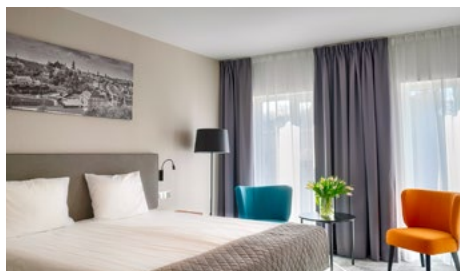

All that makes the building an ideal place for business meetings. It will also be a perfect base for those who want to go sightseeing the city. The hotel offers 77 spacious rooms and a modern conference centre to its guests.

Every morning, you can eat a delicious breakfast served as a buffet

table, plus you will get a sandwich and coffee to take with you free of charge. The hotel offers a 24/7 sauna and a gym.

Location:

- 450 m away from the Lublin Castle
- 900 m away from the Old Town
- 2.5 km away from the train station
- 7 km away from the National Museum at Majdanek
- 13.6 km away from the Lublin Airport

Rooms

- 77 single and double rooms
- bathroom with a shower
- desk
- coffee and tea brewing set
- mineral water
- fast wireless Internet

Restaurant and bar

- restaurant serving international dishes
- rich breakfast buffet
- organisation of wedding parties, special occasion parties and meetings