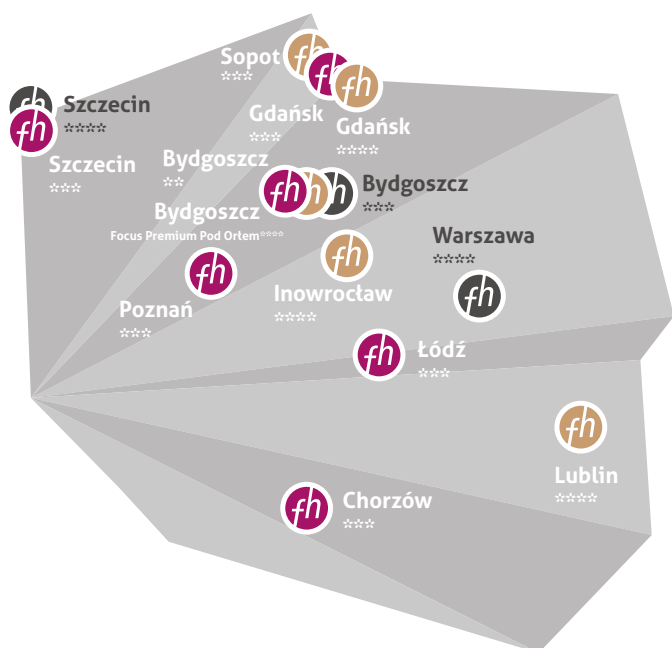

Focus Hotel Premium Lublin

WHY FOCUS HOTELS?

Free coffee and sandwich to go

Children and young people under the age of 18 stay for free

Free access to high-speed Internet

Visit other hotels of the network

FOCUS HOTELS