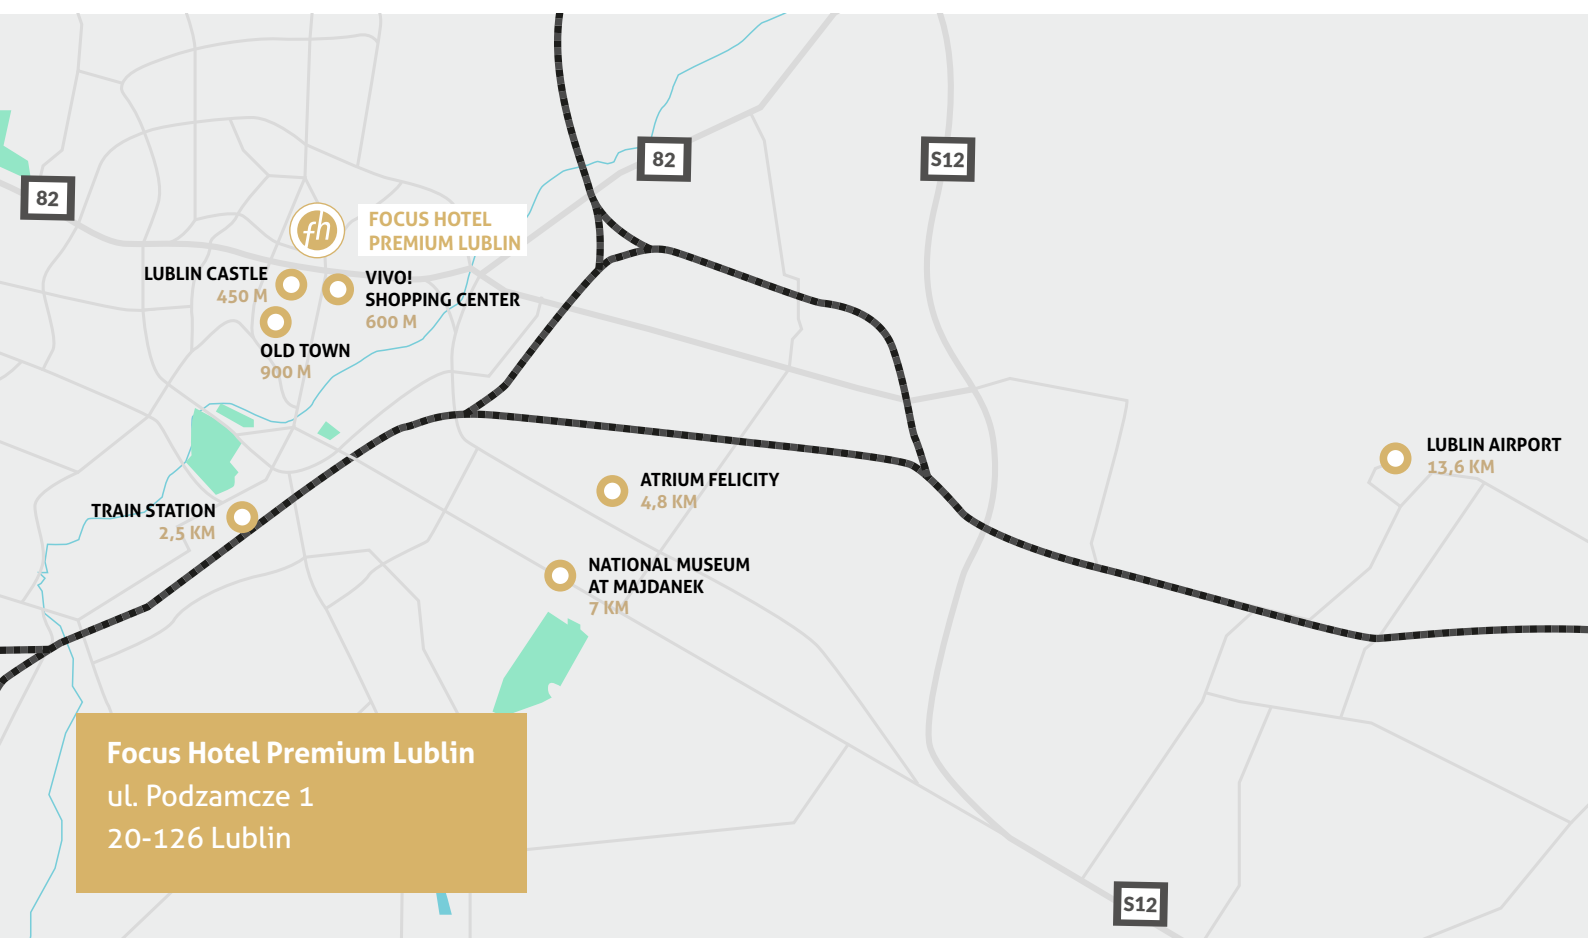

Focus Hotel Premium Lublin

WHY FOCUS HOTELS?

Free coffee and sandwich to go

Children and young people under the age of 18 stay for free

Free access to high-speed Internet

Visit other hotels of the network

FOCUS HOTELS