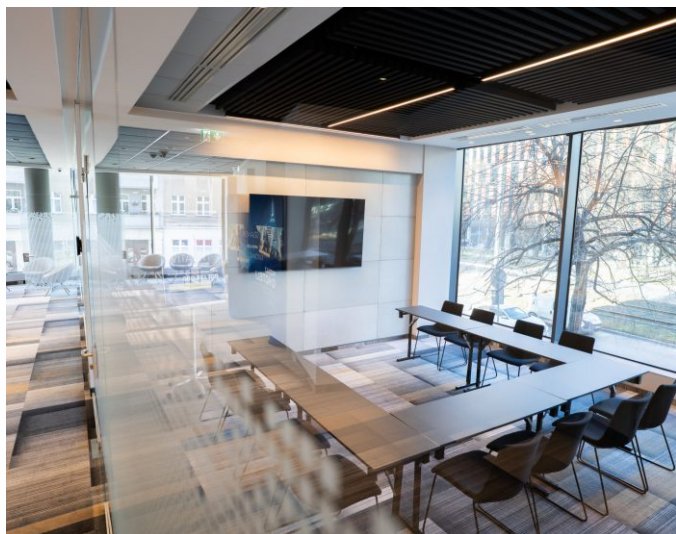

## CONFERENCE CENTRE IN Q HOTEL PLUS WROCLAW

offers 5 air-conditioned and fully equipped rooms which are perfectly suitable for presentations, conferences, workshops and lectures for about 300 participants. The spacious foyer can easily be arranged as an exhibition space, a conference reception area or an aperitif lounge before the meeting. The conference offer includes a wide selection of various coffee breaks, lunches and dinners.

### CONFERENCE ROOMS:

All our conference rooms are situated on the first floor, with access to daylight.

Conference room	m <sup>2</sup>	Height (m)	Banquet	Theatre	Cocktail	Board-room	U-shape	Class-room
Espresso	24	3,00	20	20	20	14	15	14
Latte	39	3,00	20	40	30	22	20	26
Mocca	78	3,00	50	100	80	34	36	50
Frappe	79	3,00	50	100	80	34	36	50
Chili	76	3,00	40	100	80	34	36	50
Mocca + Frappe	157	3,00	120	180	160	-	65	90
Mocca + Frappe + Chili	233	3,00	160	280	250	-	95	120
Foyer	220	3,00						