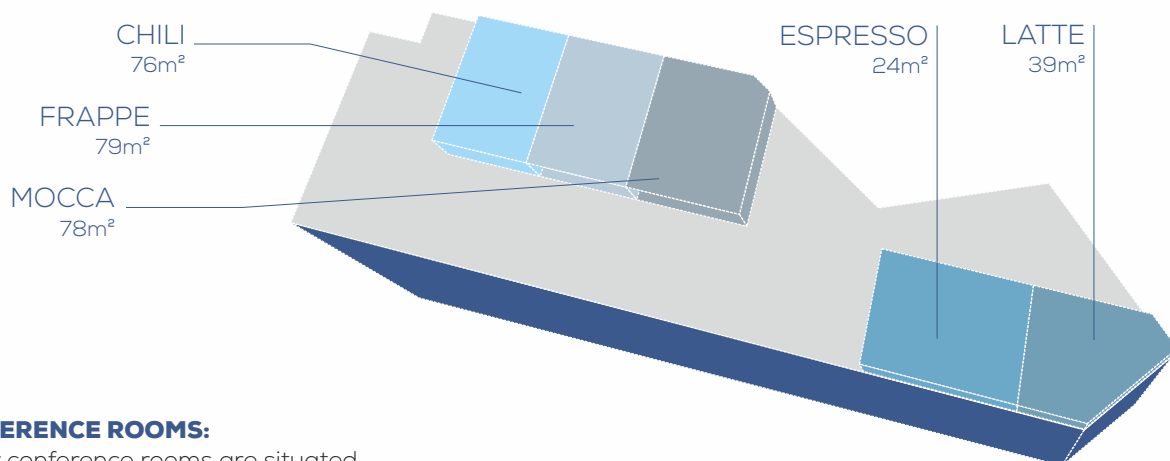

### CONFERENCE ROOMS:

All our conference rooms are situated on the first floor, with access to daylight.

Conference room	m <sup>2</sup>	Height (m)	Banquet	Theatre	Cocktail	Board-room	U-shape	Class-room
Espresso	24	3,00	20	20	20	14	15	14
Latte	39	3,00	20	40	30	22	20	26
Mocca	78	3,00	50	100	80	34	36	50
Frappe	79	3,00	50	100	80	34	36	50
Chili	76	3,00	40	100	80	34	36	50
Mocca + Frappe	157	3,00	120	180	160	-	65	90
Mocca + Frappe + Chili	233	3,00	160	280	250	-	95	120
Foyer	220	3,00						