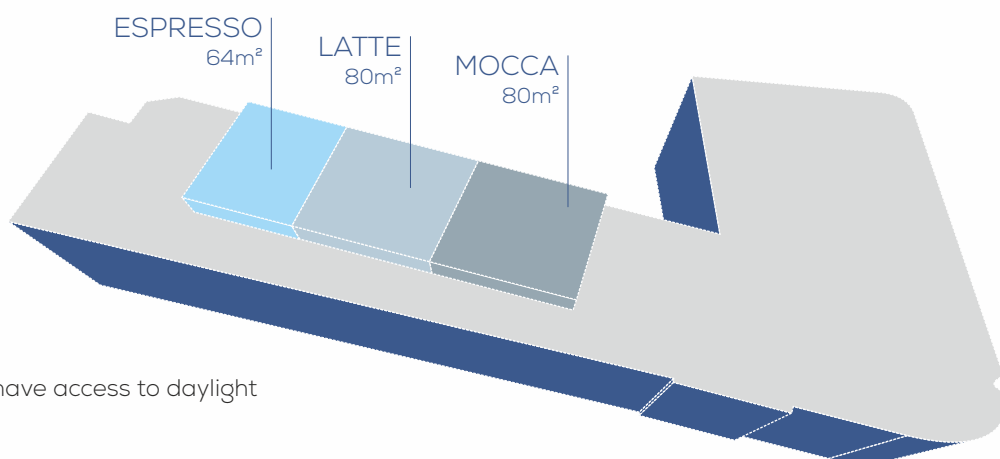

CONFERENCE ROOMS:

All our conference rooms have access to daylight

Conference room	m ²	Height (m)	Theatre	Classroom	U-shape	Boardroom	Cocktail	Banquet	Cabaret
Espresso	64	3,00	80	43	26	22	76	40	20
Latte	80	3,00	100	56	32	30	96	60	30
Mocca	80	3,00	100	56	32	30	96	60	30
Espresso + Latte + Mocca	224	3,00	300	155	52	56	270	160	80
Frappe	43	3,00	40	24	16	18	28	20	12
Boardroom	15	3,00	-	-	-	8	-	-	-
Foyer	140	3,00							